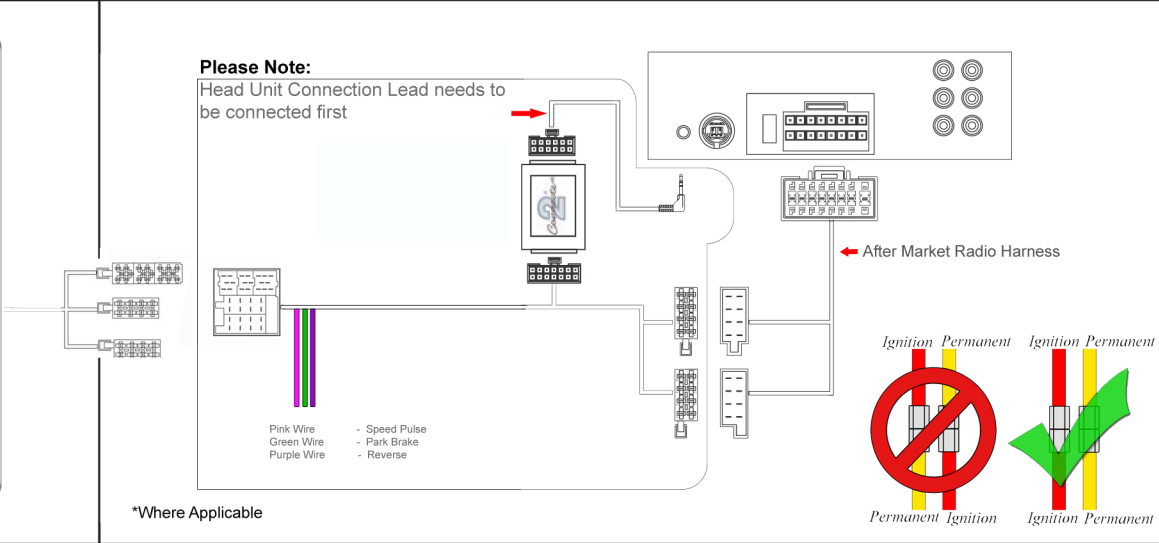

# Installation Guide

Part No: CTSAR003.2 Alfa Romeo Can-Bus Steering Wheel Control Interface

## Vehicle Compatibility:

Vehicles fitted with Blaupunkt OEM head units.

- 147      2007 >
- GT       2008 >

## Steering Wheel Control Functions

\* Note All Dates are guide lines only as specifications of vehicles change