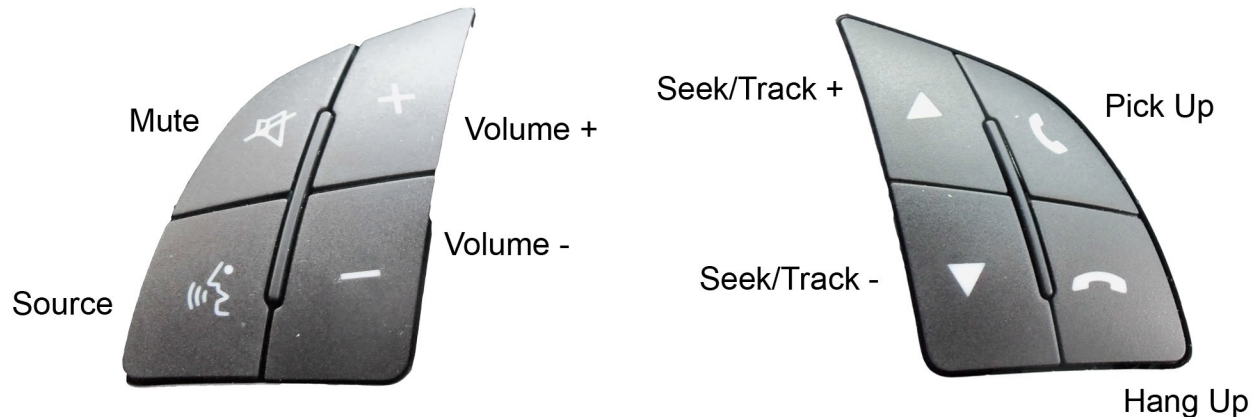

Installation Guide

Part No: CTSAR005.2 Fiat Can-Bus Steering Wheel Control Interface

Vehicle Compatibility:

Alfa Romeo Giulietta / Mito 2014>

Steering Wheel Control Functions

Note for Installing a Sony head unit
Disconnect the interface from the vehicle. Open the interface box and ensure dipswitch 4 on the PCB is set to off.