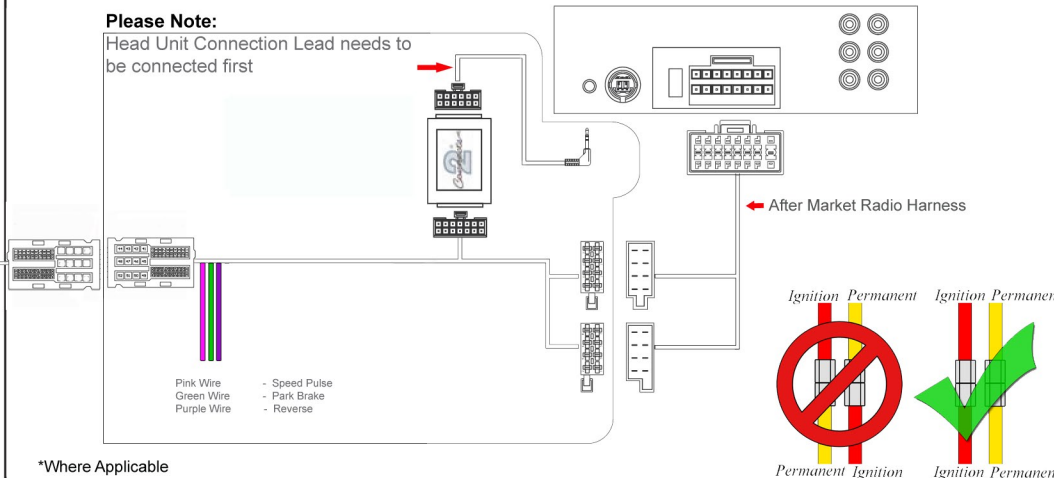

Installation Guide

Part No: CTSAR005.2 Fiat Can-Bus Steering Wheel Control Interface

Vehicle Compatibility:

Alfa Romeo Giulietta / Mito 2014>

Steering Wheel Control Functions

Note for Installing a Sony head unit
Disconnect the interface from the vehicle. Open the interface box and ensure dipswitch 4 on the PCB is set to off.