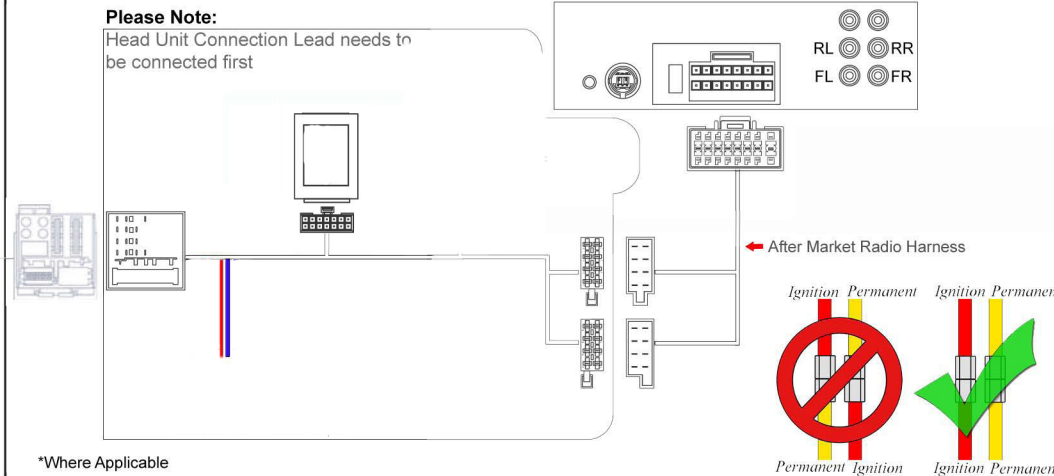

Installation Guide

Part No: CT53-BM01 BMW Active System Adapter

Vehicle Compatibility:

- 3 series (E46) 2001- 2006
- 5 series (E39) 2000- 2003
- X5 (E53) 2001- 2006
- Z3 2001- 2002

Vehicles with front and rear active speakers

- Red wire- connect to Ignition live from Car
- Blue wire- connect to blue "Amp Remote On" connection from aftermarket Radio