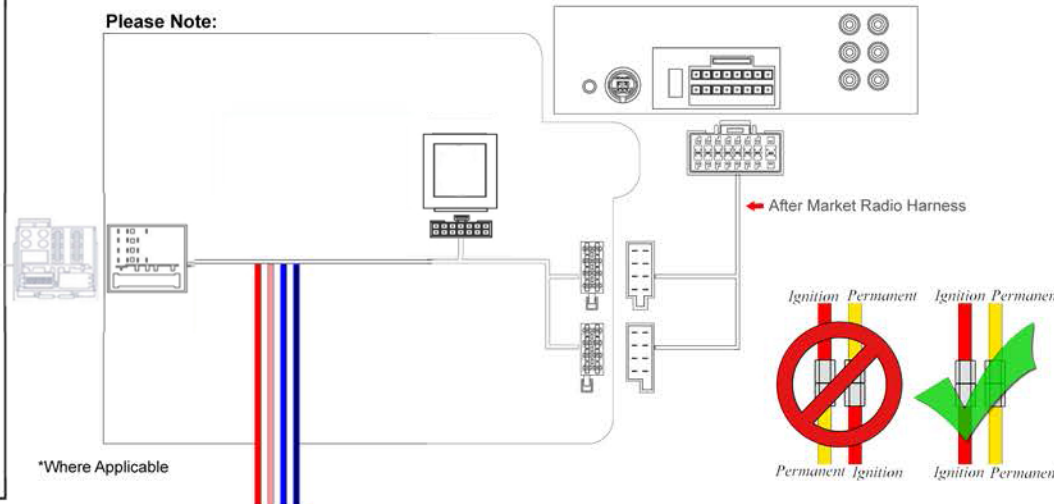

Installation Guide

Part No: CT53-AU02 Audi Active System Adapter

Vehicle Compatibility:

- Audi A2 2005 >
- Audi A3 2007 >
- Audi A4 2004- 2008
- Audi TT 2006 >

Vehicles with full Bose system

- Red wire - Connect to Ignition live from car
- Pink Wire - Mute (connect to hands free kit 'mute' if fitted)
- Blue Wire - Connect to blue 'Amp Remote' connection coming from aftermarket radio
- Blue / Black stripe - Aftermarket amplifier remote out, provided for connection to additional aftermarket remote if fitted (not required for factory Amplifier)

* Note All Dates are guide lines only as specifications of vehicles change